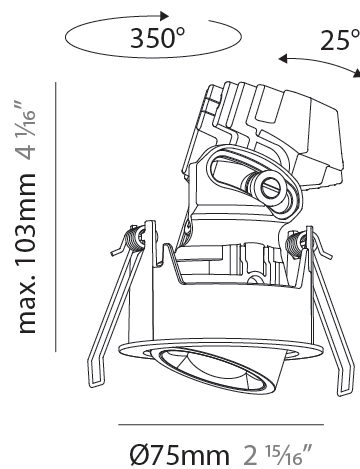

PHYSICAL

Aperture Sizes - Downlights: 1"
Shape: Round
Diameter (mm): 75
Diameter (in): 2 15/16
Height (mm): 103
Height (in): 4 1/16
Ceiling Thickness (mm): 1 - 25
Ceiling Thickness (in): 1/16 - 1 3/16
Min. Recessing Depth (mm): 115
Min. Recessing Depth (in): 4 1/2
Diffuser: Lens Pack - Spread Lens / Linear Spread Lens / Honeycomb Louver
Fixture Finish: SSR / BKV / CWI / CRY / HAB / UFT / ITA / RUA / FTG / MYG / LOD / PUS / FRO / FUP / KIA / POP / BLS / SPG / MEY / GOH / CHC / COM / ABZ / JAG / OBR / MOS / ROR
Fixture Material: Aluminum Die Cast
Cut-out Measurements: D. - 68mm / 2 11/16"

ELECTRICAL

Lamp Type: LED (Zhaga Standard)
Input Wattage (W): 14
Total Output Wattage (W): 12.7
Dimming: Dali Dimming
Driver Included: No
Driver Location: Remote
Driver Type: Constant Current - Universal (120Vac only for DALI driver)
Driver Class: Class 2
Input Voltage (V): 120 - 277
Constant Current (MA): 700

LED

Number of LEDs: 1
Color Temperature (°K): 2700-6500 Tunable White
Max. Delivered Lumen (lm): 1054 - 1240
Nominal Lumen (lm): 1242 - 1460
CRI: >90 CRI
Lamp Life (hrs): 50000
Special LEDs offerings: Tunable White

OPTICAL

Reflector: 52

RATINGS AND CERTIFICATIONS

Certified By: Certified for North American Standards
IP rating: IP20