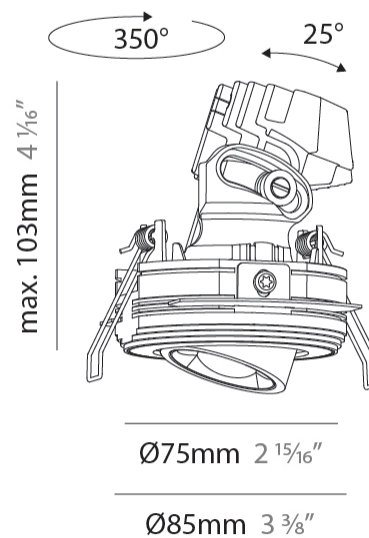

PHYSICAL

Aperture Sizes - Downlights: 1"
Shape: Round
Diameter (mm): 75
Diameter (in): 2 15/16
Height (mm): 103
Height (in): 4 1/16
Ceiling Thickness (mm): 10 / 12.5 / 15 / 25
Ceiling Thickness (in): 3/8 or 1/2 or 9/16 or 1
Min. Recessing Depth (mm): 115
Min. Recessing Depth (in): 4 1/2
Diffuser: Lens Pack - Spread Lens / Linear Spread Lens / Honeycomb Louver
Fixture Finish: SSR / BKV / CWI / CRY / HAB / UFT / ITA / RUA / FTG / MYG / LOD / PUS / FRO / FUP / KIA / POP / BLS / SPG / MEY / GOH / CHC / COM / ABZ / JAG / OBR / MOS / ROR
Fixture Material: Aluminum Die Cast
Cut-out Measurements: D. 86mm / 3 3/8"

ELECTRICAL

Lamp Type: LED (Zhaga Standard)
Input Wattage (W): 16
Total Output Wattage (W): 14.6
Dimming: Tri-Mode (Non-Dimming and Phase Dimming (120Vac only) and 0-10V Dimming)
Driver Included: No
Driver Location: Recessed Housing
Driver Type: Constant Current - Universal
Driver Class: Class 2
Input Voltage (V): 120 - 277
Constant Current (MA): 350

LED

Number of LEDs: 1
Color Temperature (°K): 2700 / 3000 / 3500 / 4000
Max. Delivered Lumen (lm): 1375 / 1462 / 1531 / 1545
Nominal Lumen (lm): 1566 / 1665 / 1743 / 1759
CRI: >90 CRI
Lamp Life (hrs): 50000

OPTICAL

Reflector°: 50
Adjustability: Rotational 350° / Tilt 25°

RATINGS AND CERTIFICATIONS

Certified By: Certified for North American Standards
IP rating: IP20